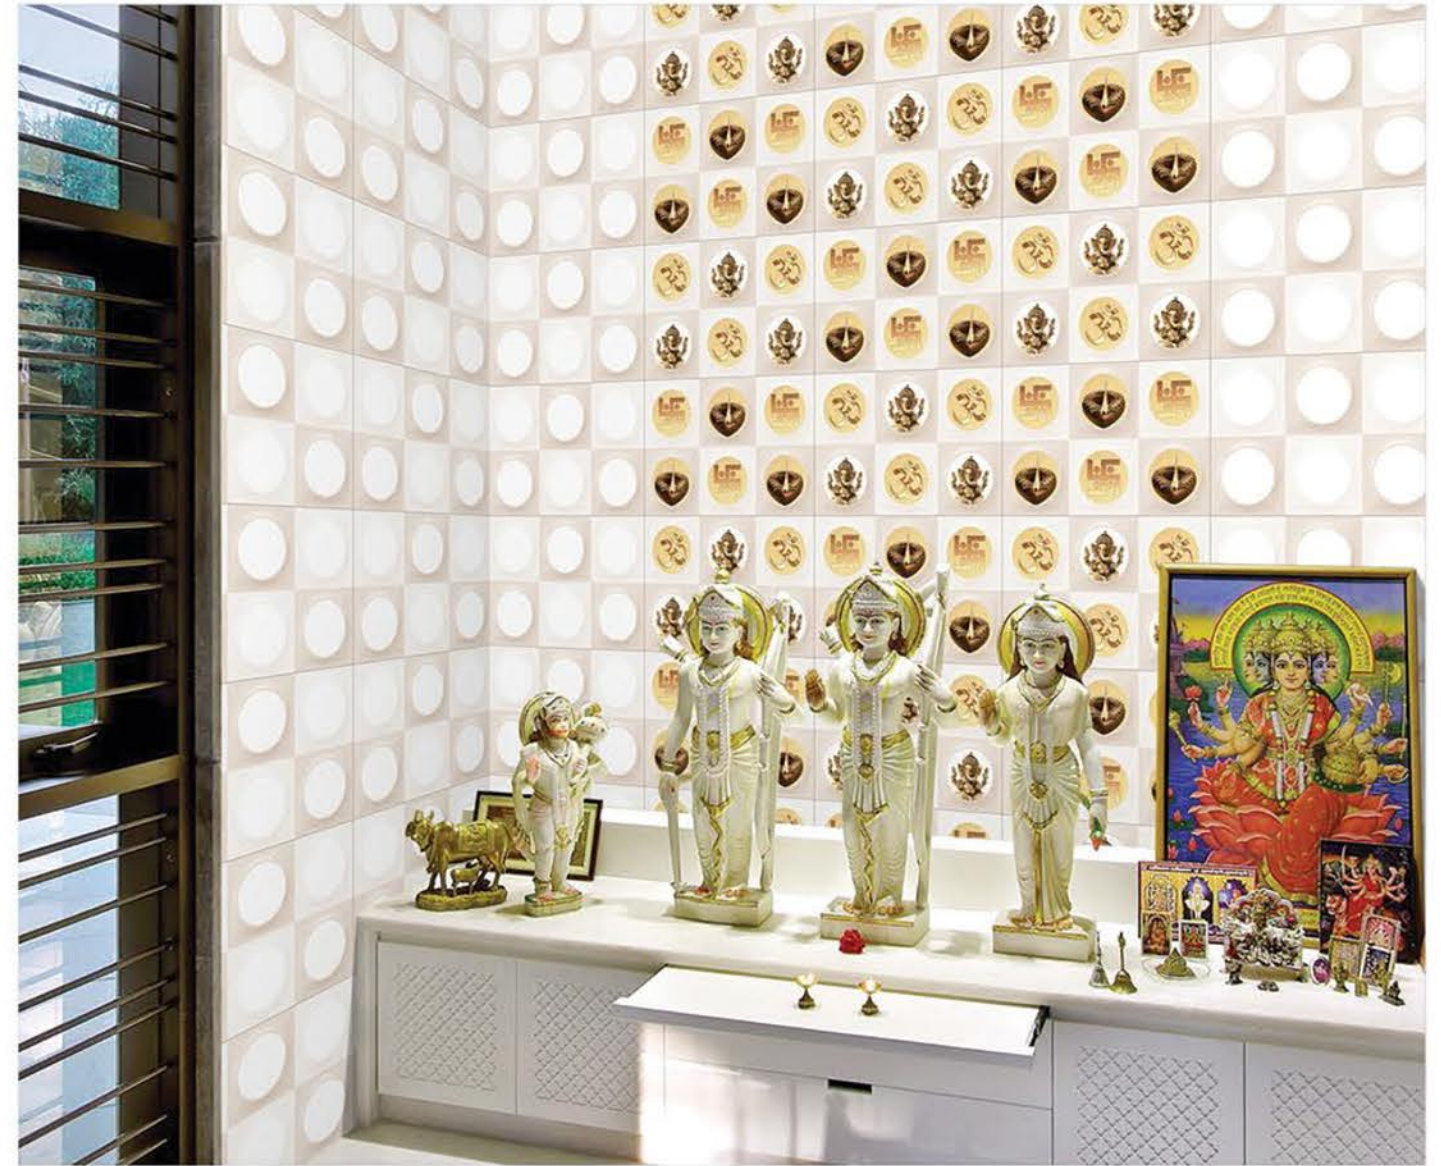

342-L

342-HL4