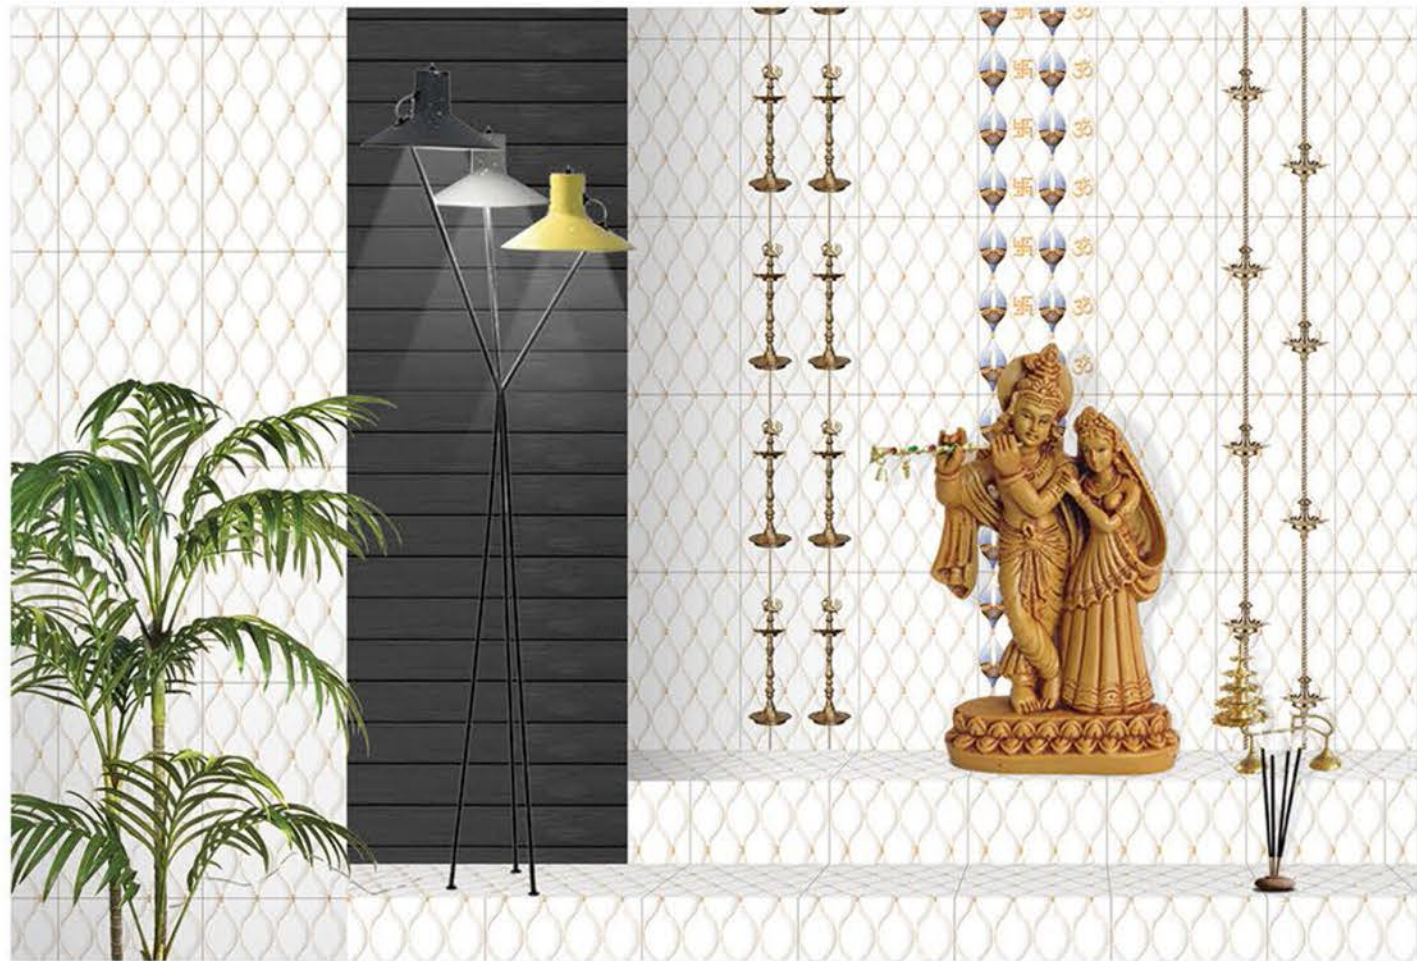

342-L

342-HL4